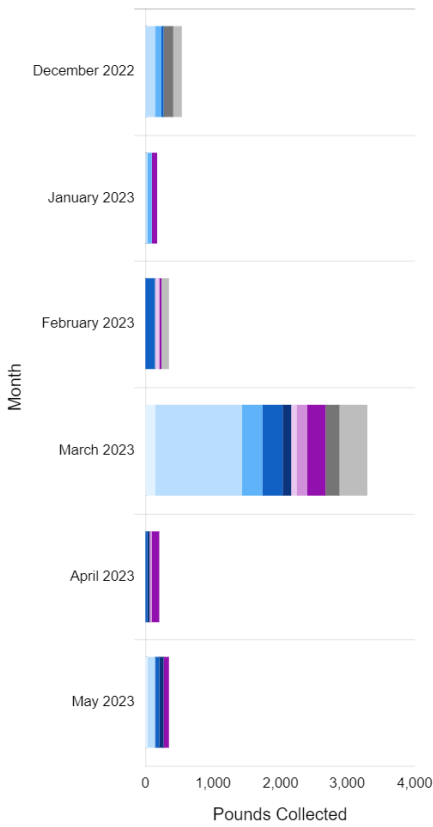

Trinity River Authority Watergoats

Weight Collected by Month (lbs)

Weight Collected Life-to-Date (lbs)

Monthly Summary

Total	360
Prairie Creek	30
Wildcat Branch	120
Echo Lake	0
Krauss Baker	60
Marine Creek	60
Trail Drivers Park	0
Village Creek	0
Sycamore Creek	90
Eastland Creek (Former Site)	0
Cobb Park (Former Site)	0

Totals

Grand Total	14,010
Prairie Creek	270
Wildcat Branch	5,400
Echo Lake	1,950
Krauss Baker	930
Marine Creek	570
Trail Drivers Park	240
Village Creek	270
Sycamore Creek	630
Village Creek (Former Site)	600
Eastland Creek (Former Site)	1,740
Eugene McCray (Former Site)	240
Cobb Park (Former Site)	1,170