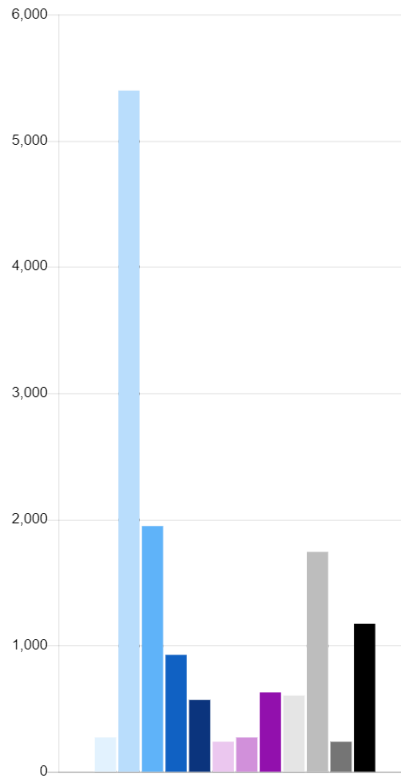

Trinity River Authority Watergoats

Weight Collected by Month (lbs)

Weight Collected Life-to-Date (lbs)

Monthly Summary

Total	360
Prairie Creek	30
Wildcat Branch	120
Echo Lake	0
Krauss Baker	60
Marine Creek	60
Trail Drivers Park	0
Village Creek	0
Sycamore Creek	90
Eastland Creek (Former Site)	0
Cobb Park (Former Site)	0

Totals

Grand Total	14,010
Prairie Creek	270
Wildcat Branch	5,400
Echo Lake	1,950
Krauss Baker	930
Marine Creek	570
Trail Drivers Park	240
Village Creek	270
Sycamore Creek	630
Village Creek (Former Site)	600
Eastland Creek (Former Site)	1,740
Eugene McCray (Former Site)	240
Cobb Park (Former Site)	1,170